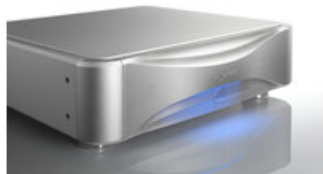

Esoteric Grandioso G1 Generator Sygnału Zegarowego Salon Poznań

Cena: 119 900 zł

Gwarancja: Polskiego Dystrybutora 2 lata

Dostępne kolory: Srebrny

Important Properties

Wysokość (cm): 13, 1

Szerokość (cm): 44, 5

Głębokość (cm): 36

Waga (kg): 13

Product Description

Generator Sygnału Zegarowego Esoteric Grandioso G1

Clock outputs CLOCK OUT 44.1 kHz setting 44.1, 88.2, 176.4, 352.8, 705.6 kHz 1.4112, 2.8224, 5.6448, 11.2896, 22.5792 MHz 48 kHz setting 48, 96, 192, 384, 768 kHz 1.536, 3.072, 6.144, 12.288, 24.576 MHz Both settings 100 kHz, 10 MHz Connectors BNC coaxial (75 Ω) Output level Rectangular wave (TTL level / 75 Ω) 10MHz OUT 10 MHz Connectors BNC coaxial (50 Ω) Output level Sine wave : 0.5 ± 0.1 Vrms / 50 Ω Master clock input Input frequency Rb+EXT1pps mode 1pps signal (GPS precision or better) Rb+EXT10M mode 10MHz (GPS precision or better) EXT 10M-IN mode 10 MHz (within ± 10 ppm) Connector BNC coaxial (50 Ω) Input levels 10MHz Sine wave: 0.5-1.0 Vrms/50 Ω Square wave: 1.5-3.0 Vpp/50 Ω 1pps signal Positive pulse, TTL level/100 kΩ Output clock stabilization (approximate time in minutes) Until oscillator stabilizes after power turned on 10 PLL locking time 1 Frequency stability Within ± 0.1 ppb (-20°C to +65°C) Frequency precision Within ± 0.05 ppb (when shipped new) General Power supply AC 230V, 50Hz AC 120V, 60Hz AC 220V, 60Hz Power consumption 85W (while warming up) 28 W (when stable) Dimensions (W x H x D) (including protrusions) 445 x 131 x 360 mm (17 1/2" x 5 1/8" x 14 1/8") Weight 13kg (28 1/2 lbs) Included accessories Power cord x 1, Owner's manual x 1, Warranty card x1